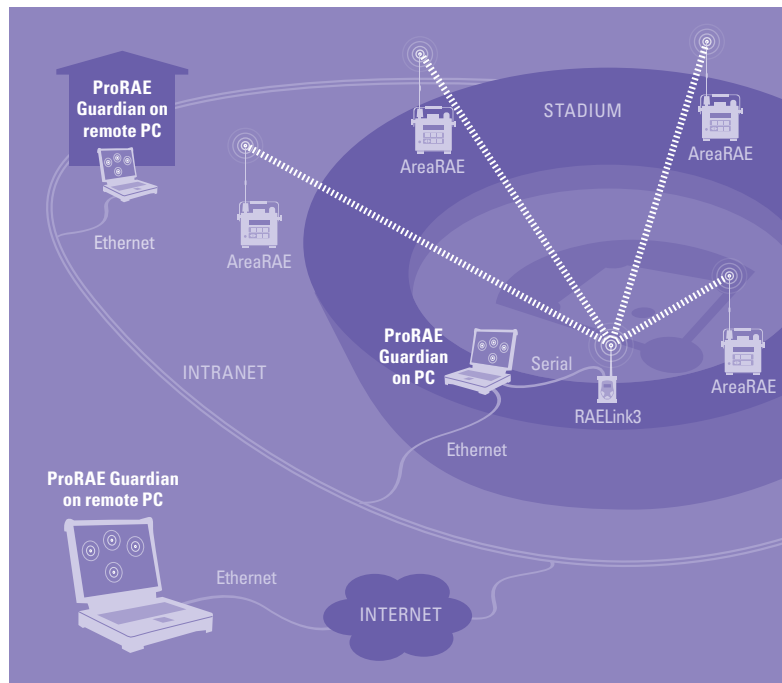

ProRAE Guardian

Mobile Command Center and Device Fleet Manager

SPECIFICATIONS

Minimum Hardware Requirements*

CPU	Pentium-class, 1.0GHz or better
Display	VGA (1024 x 768 min., 16-bit color)
Hard Drive	300MB of free hard disk space†
Memory	3.0GB or higher for 500 instruments and 30 remote viewer sessions
Optical Drive	CD-ROM Drive for installation
Serial Port	Available serial port for each device/modem installed
Sound Card	To enable local sounds and alarms
Internet Connection	Required for Google Maps, email, SMS, and RAECenter

† Software installation only. ProRAE Guardian may require significantly more disk space to store device datalog information.

Minimum Software Requirements*

Internet Browser	Internet Explorer 9 or higher, Google Chrome, or Safari for remote viewing
Operating System	Microsoft Windows Vista, Windows 7, or Windows 8
Documentation	Adobe Acrobat Reader v6.0 or higher to view documentation

*Specifications subject to change without notice

Example of ProRAE Guardian deployment

TYPICAL CONFIGURATIONS

ProRAE Guardian comes pre-installed and pre-configured in most RAE Systems Rapid Deployment Kit (RDK) System Packages. In addition, ProRAE Guardian can be ordered separately and installed on a compatible Windows PC. The software fully integrates with RAE Systems GPS Module V2.2, which supports either Tiger maps or optional MXD maps.

PRORAE GUARDIAN ORDERING

All RDK System Packages include a PC with ProRAE Guardian installed and pre-configured, instruments, hardware, cables, and all necessary ProRAE Guardian instrument licenses for real-time monitoring.

Alternatively, ProRAE Guardian can be ordered as a separate product. In this case, additional licenses must be ordered for instrument types intended to be monitored. Call a RAE Systems sales representative for more information on license options.

ORDERING INFORMATION

Description	Part Numbers
ProRAE Guardian CD Only	S01-A120-200
ProRAE Guardian CD + Printed Manual	S01-A110-200
ProRAE Guardian Tier 1 Concurrent Instruments License	S01-1000-000
ProRAE Guardian Tier 2 Concurrent Instruments License	S01-2000-000
ProRAE Guardian Tier 3 Concurrent Instruments License	S01-3000-000
ProRAE Guardian Real-time Monitoring Tier 3 Yearly Subscription License	S01-3000-210
ProRAE Guardian Real-time Monitoring Tier 2 Yearly Subscription License	S01-2000-210
ProRAE Guardian Real-time Monitoring Tier 1 Yearly Subscription License	S01-1000-210
ProRAE Guardian Care Center Tier 3 Yearly Subscription License	S01-3001-210
ProRAE Guardian Care Center Tier 2 Yearly Subscription License	S01-2001-210
ProRAE Guardian Care Center Tier 1 Yearly Subscription License	S01-1001-210
RDK System Package	Call for Configuration